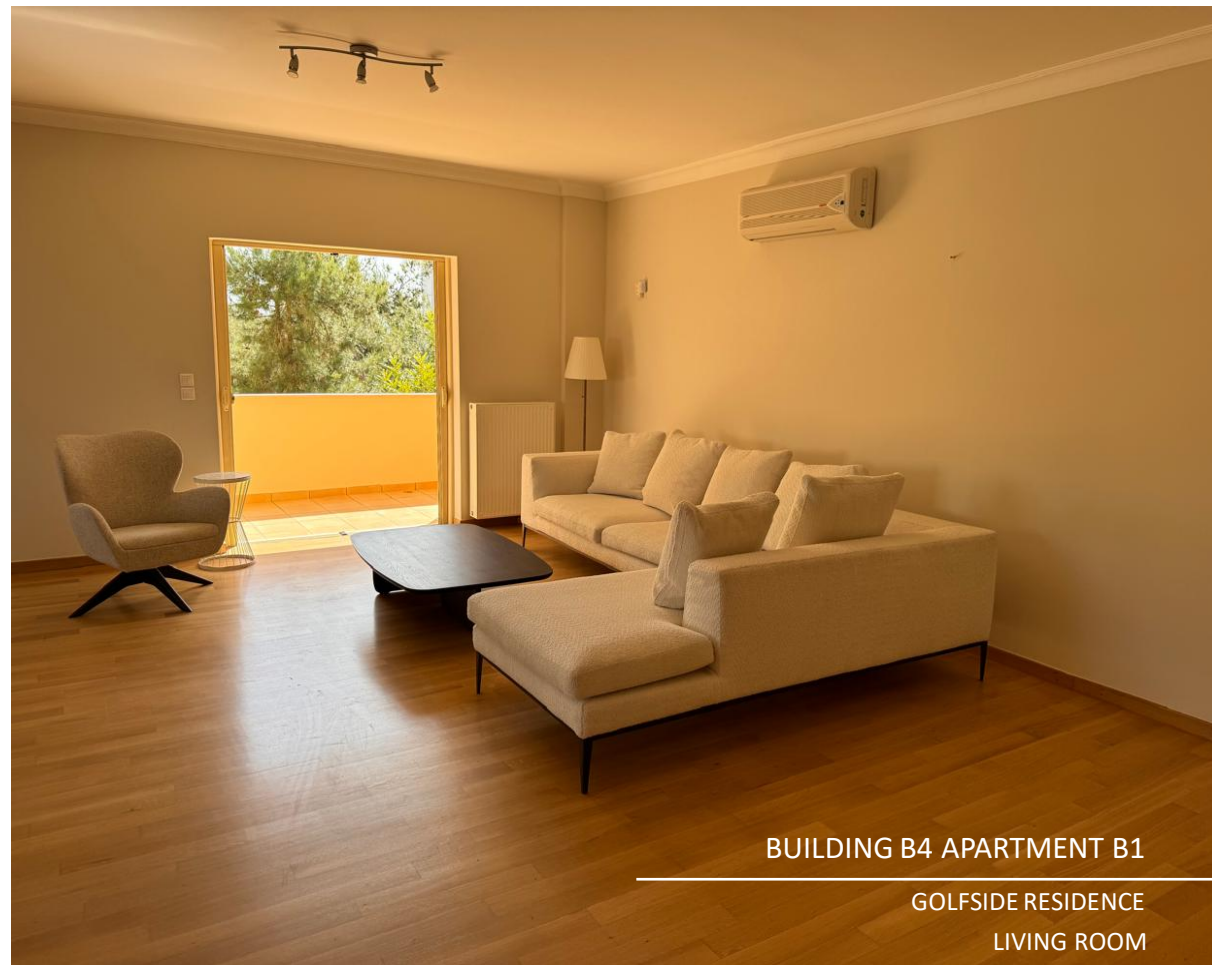

BUILDING B4 APARTMENT B1

GOLFSIDE RESIDENCE
LIVING ROOM