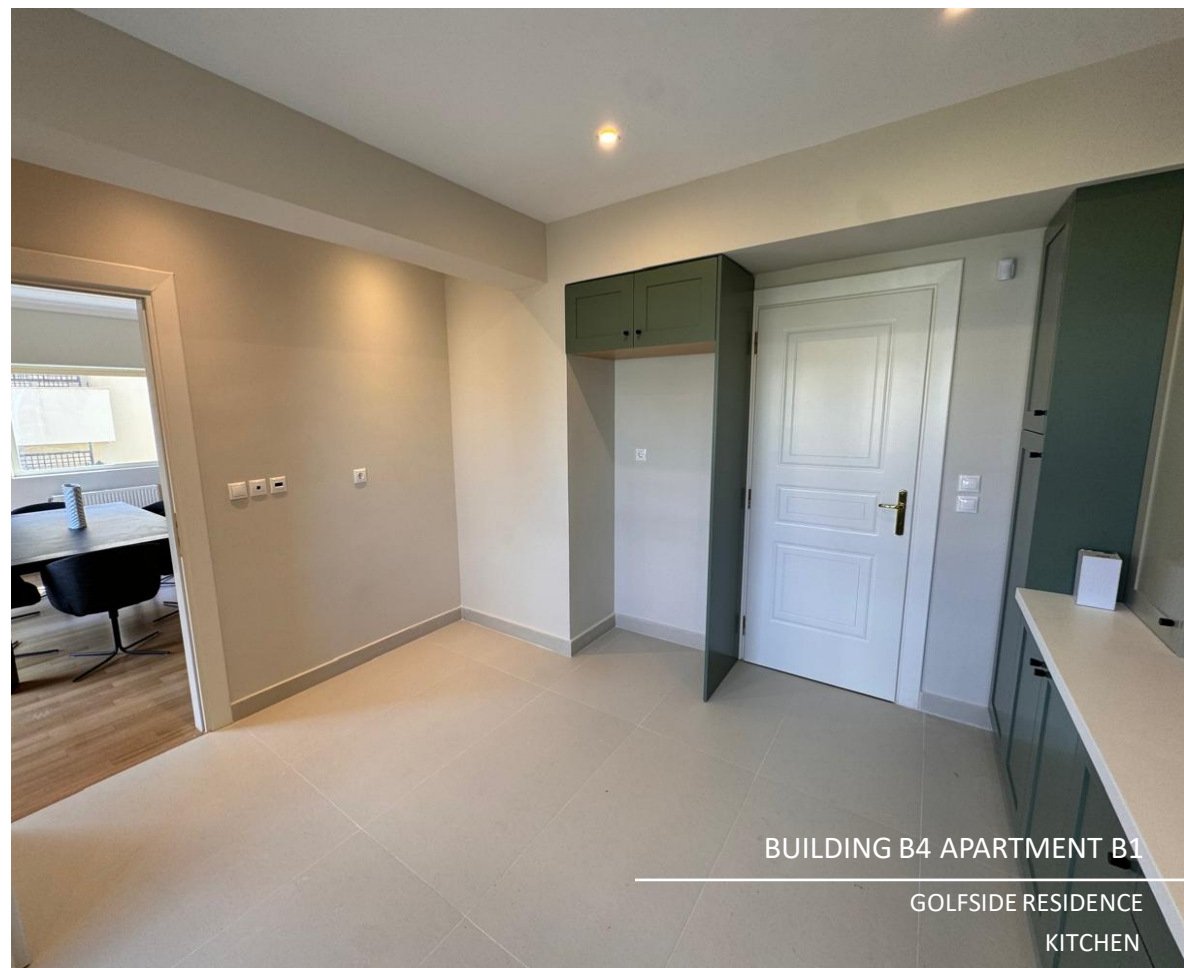

BUILDING B4 APARTMENT B1

GOLFSIDE RESIDENCE

KITCHEN