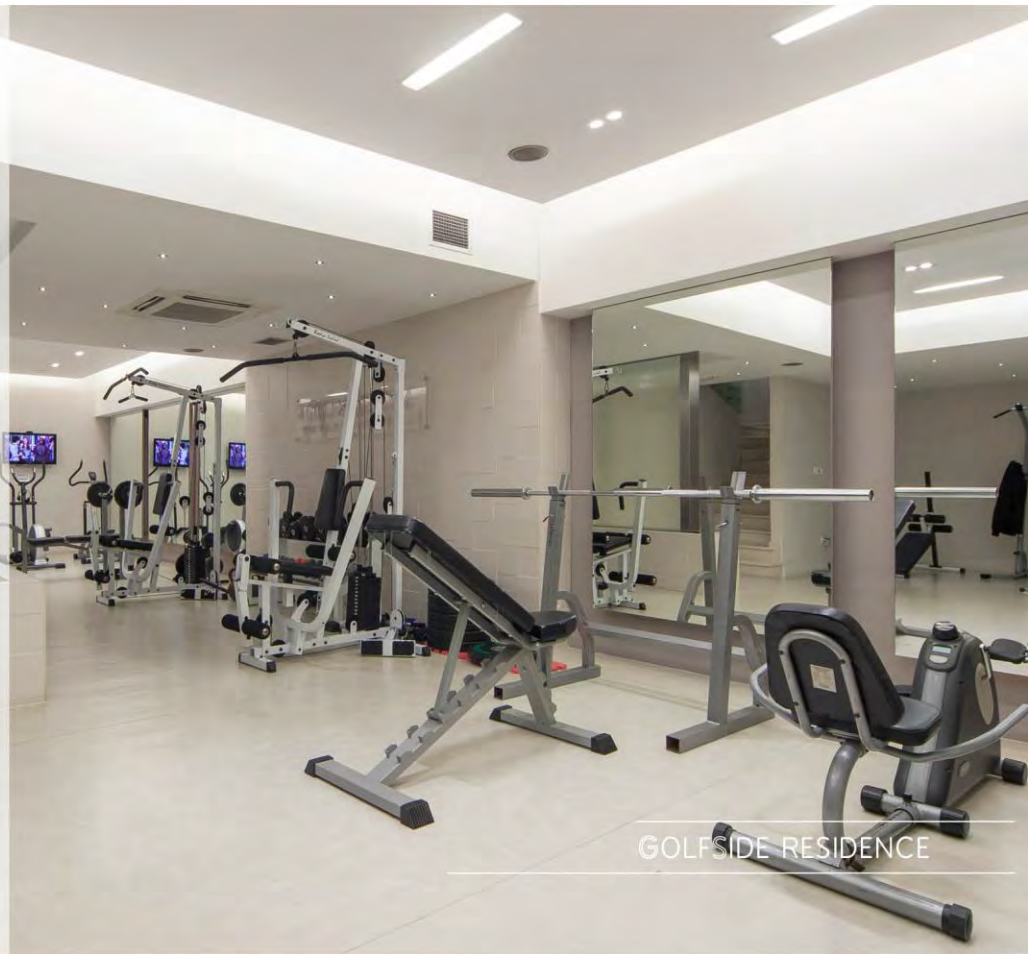

The Residence tries to ensure that all services offered to its residents are steeped in comfort, enhanced by exclusive leisure facilities, such as a state-of-the-art gym and a playground for children.

50 Παπαγιούλη Street

GOLFSIDE RESIDENCE

37°52'05.60'' N 23°44'33.88'' E

GOLFSIDE RESIDENCE

FACILITIES

SERVICES

- Gym / Yoga Room / Sauna
- Meeting Room / Sitting TV Area
- Playground For Children
- Relaxation Garden
- Underground Car Park
- Storage Rooms

- Security 24h
- Technical Support
- Management Office
- Maintenance Staff

GOLFSIDE RESIDENCE

APARTMENT FEATURES

LIVING ROOM & DINING ROOM
KITCHEN
3 BEDROOMS
3 +1 BATHROOMS

This apartment has been recently
refurbished to a high standard.